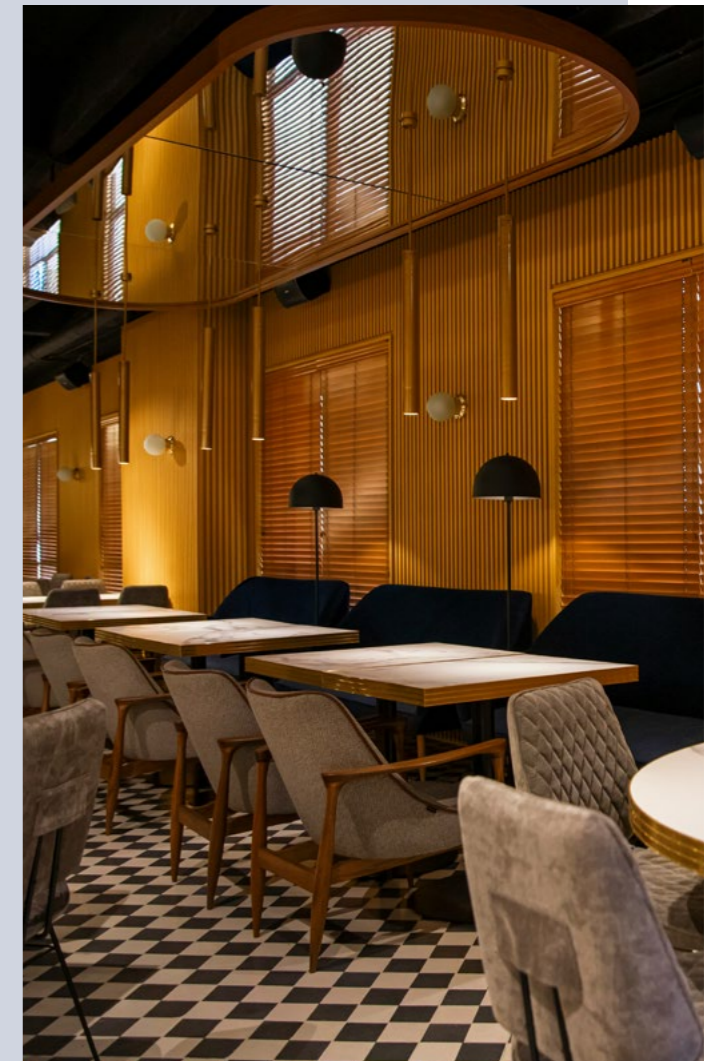

BIRD OF PARADISE

Floraler Luxus mit Wow-Effekt! BIRD OF PARADISE ziert die Fahnen der CREATE-Teller mit tropischer Üppigkeit. Feine Strelitzienblüten und exotisches Blattwerk in edlen Brauntönen bilden das extravagante Outfit für kreative Fine-Dining-Rezepturen.

Floral luxury with a wow effect! BIRD OF PARADISE decorates the flags on CREATE plates with tropical opulence. Fine strelitzia blossoms and exotic foliage in elegant brown tones make up the extravagant outfit for creative fine dining recipes.

Le luxe des fleurs dans toute sa splendeur! BIRD OF PARADISE décore les bords des assiettes CREATE d'une ambiance tropicale luxuriante. Les fines fleurs de strelitzia et les feuilles exotiques dans d'élégantes nuances bruns créent un ensemble extravagant pour vos réceptions gastronomiques les plus créatives.

¡Lujo floral con efecto sorpresa! BIRD OF PRADISE decora los bordes de los platos CREATE con abundancia tropical. Las delicadas hojas de las estrelitzia y ramas tropicales en elegantes tonos marrón establecen un marco extravagante ideal para recetas creativas de alta cocina.